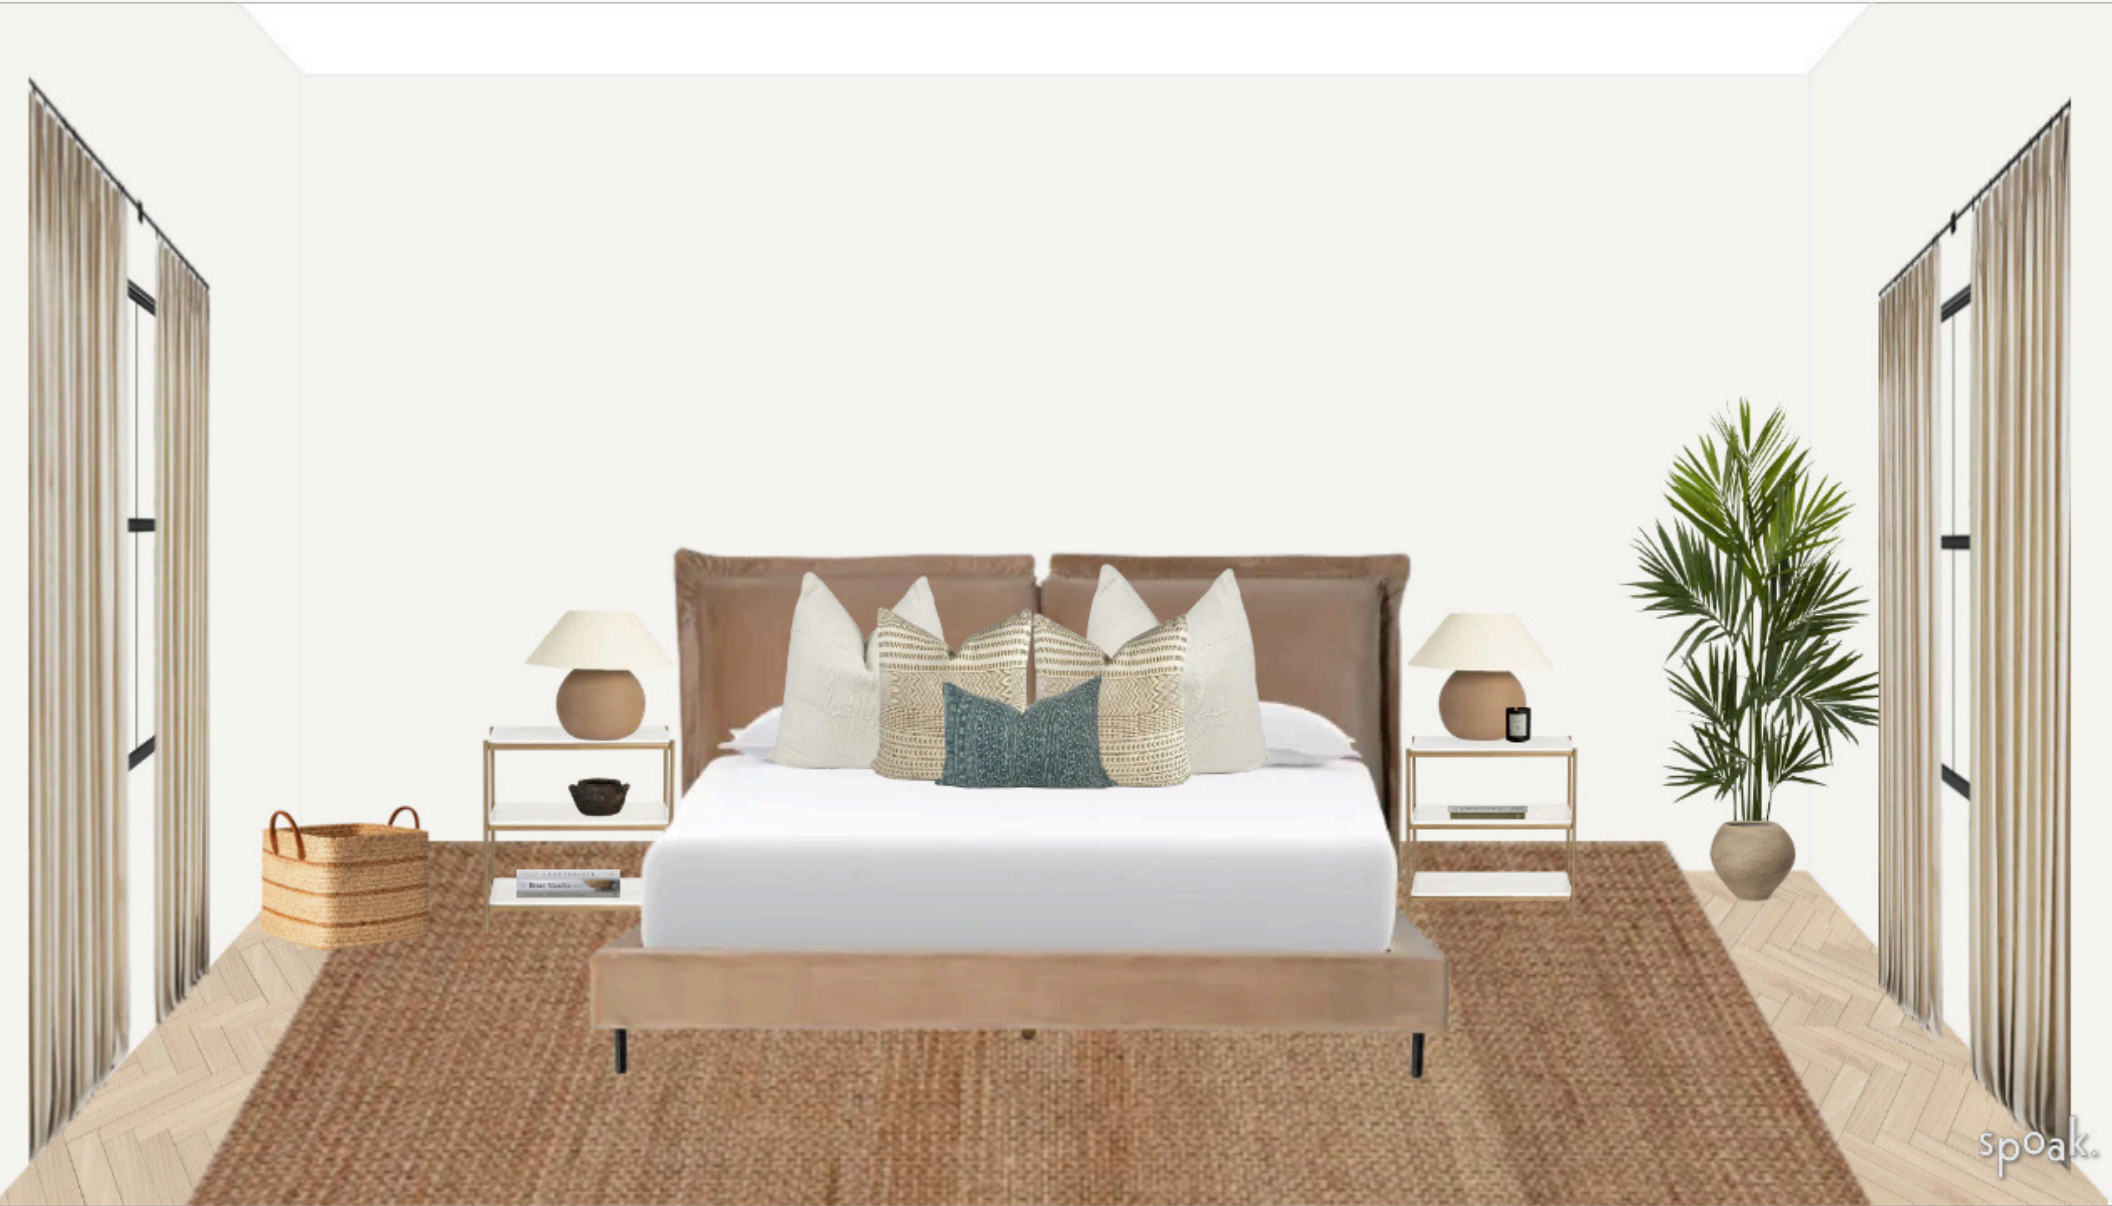

Peace and Rest

Queen Quincy Bed - \$1599 (Your Price - \$950)

King Quincy Bed - \$1699 (Your Price - \$1050)

Zuma Nightstand- \$749

Your Price \$475

Queen Inwood Bed - \$1399 (Your Price - \$1000)

King Inwood Bed - \$1599 (Your Price - \$1100)