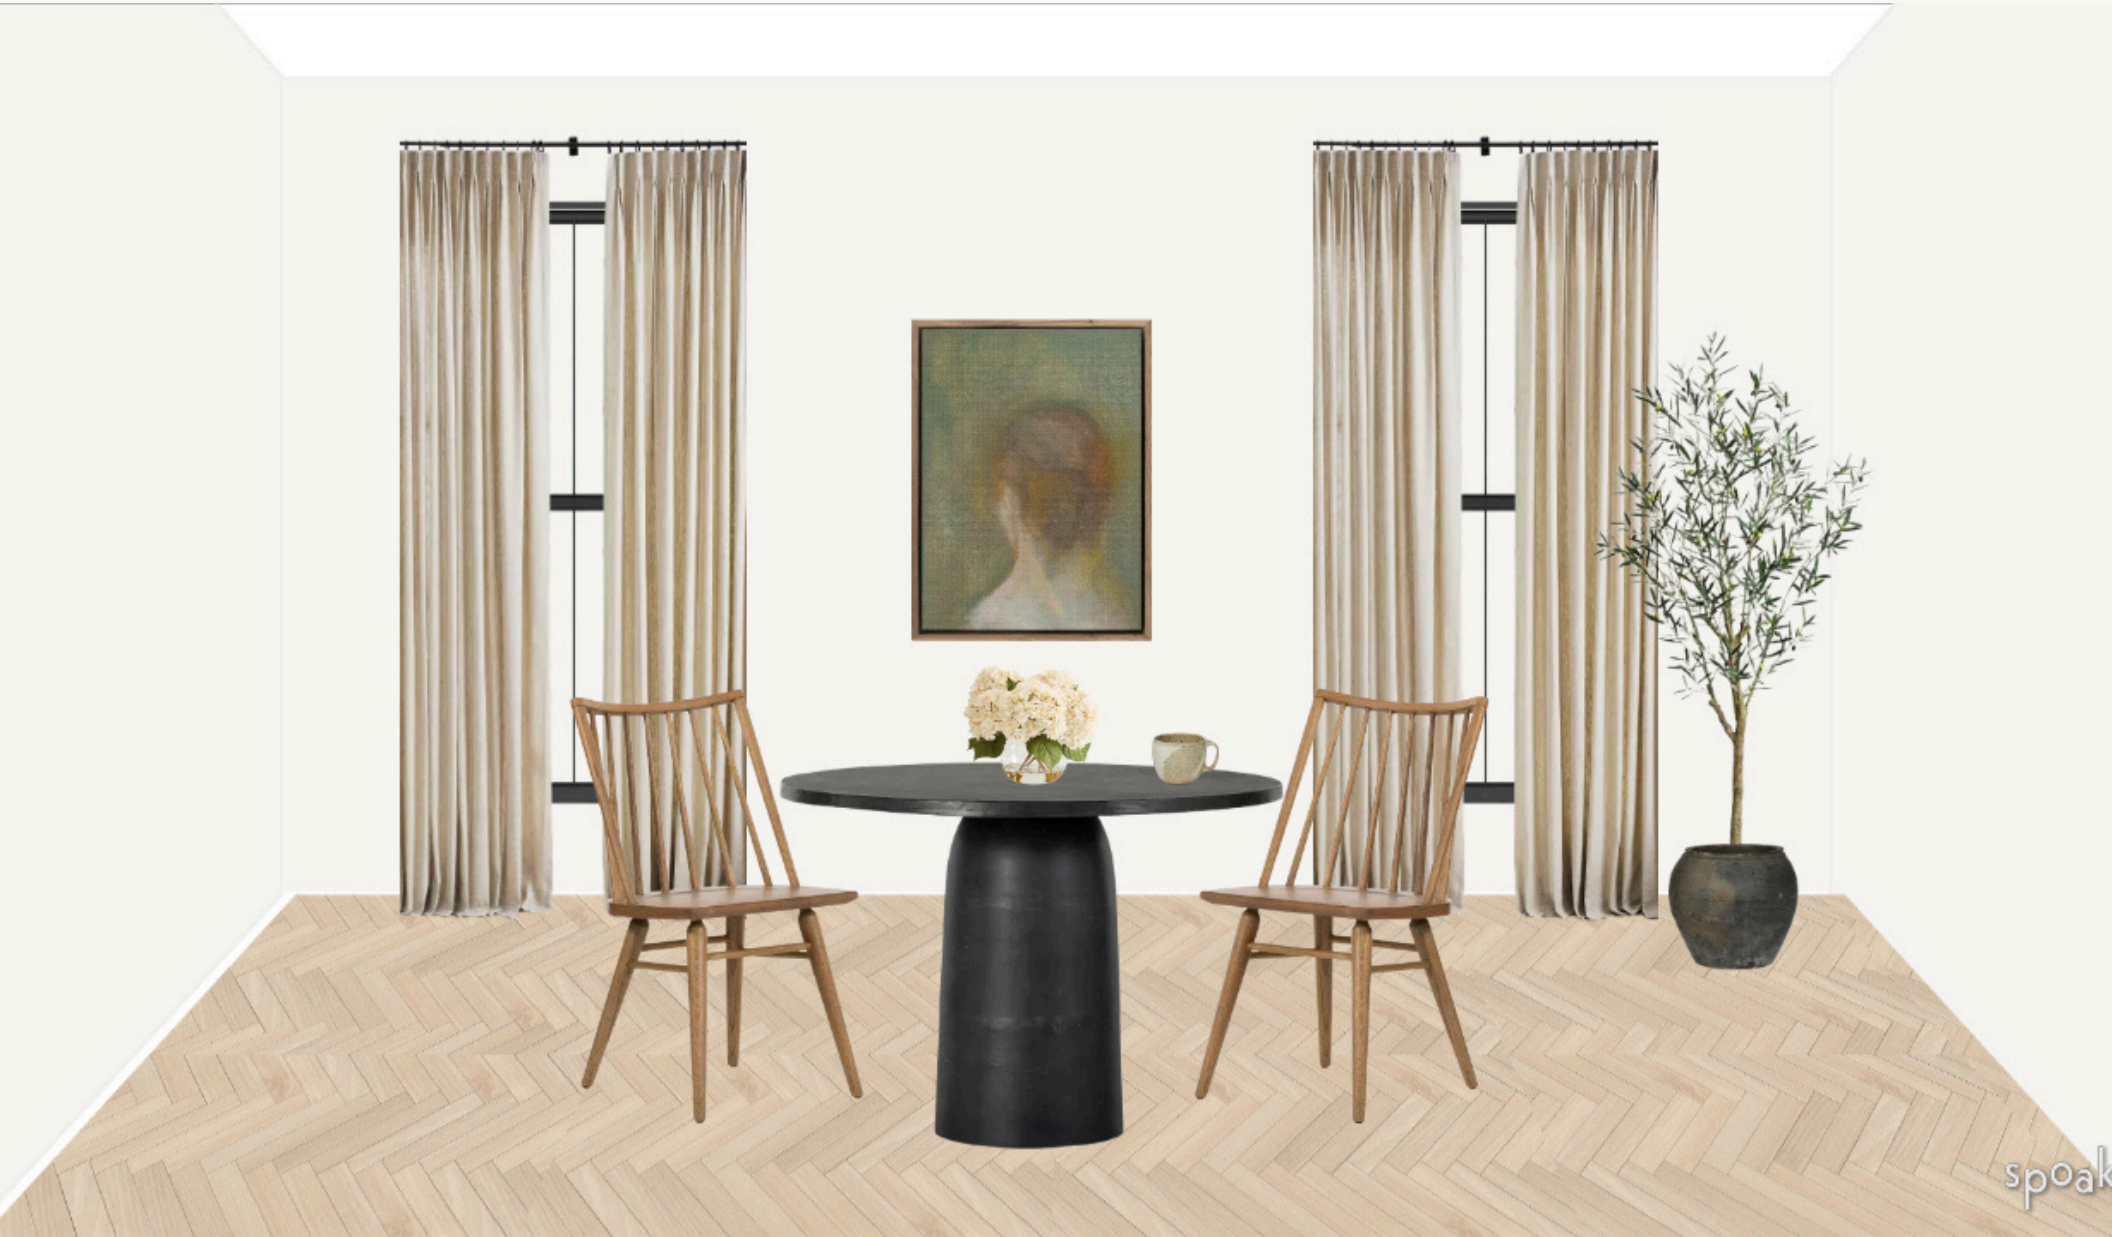

Habitat 96 inch Sofa- \$2399

Your Price- \$1300

Banks Slipcovered Swivel Chair - \$849

Your Price - \$600

Sorrento Coffee Table - \$749

Your Price- \$500

Trula End Table - \$199

Your Price- \$150

Dining Room

A Dining area should feel welcoming and lived in. Easily cleaned fabrics mixed with a durable surface to withstand everyday use.

MOOD & MATERIALS

Basil 42 inch Table - \$1249

Your Price - \$800