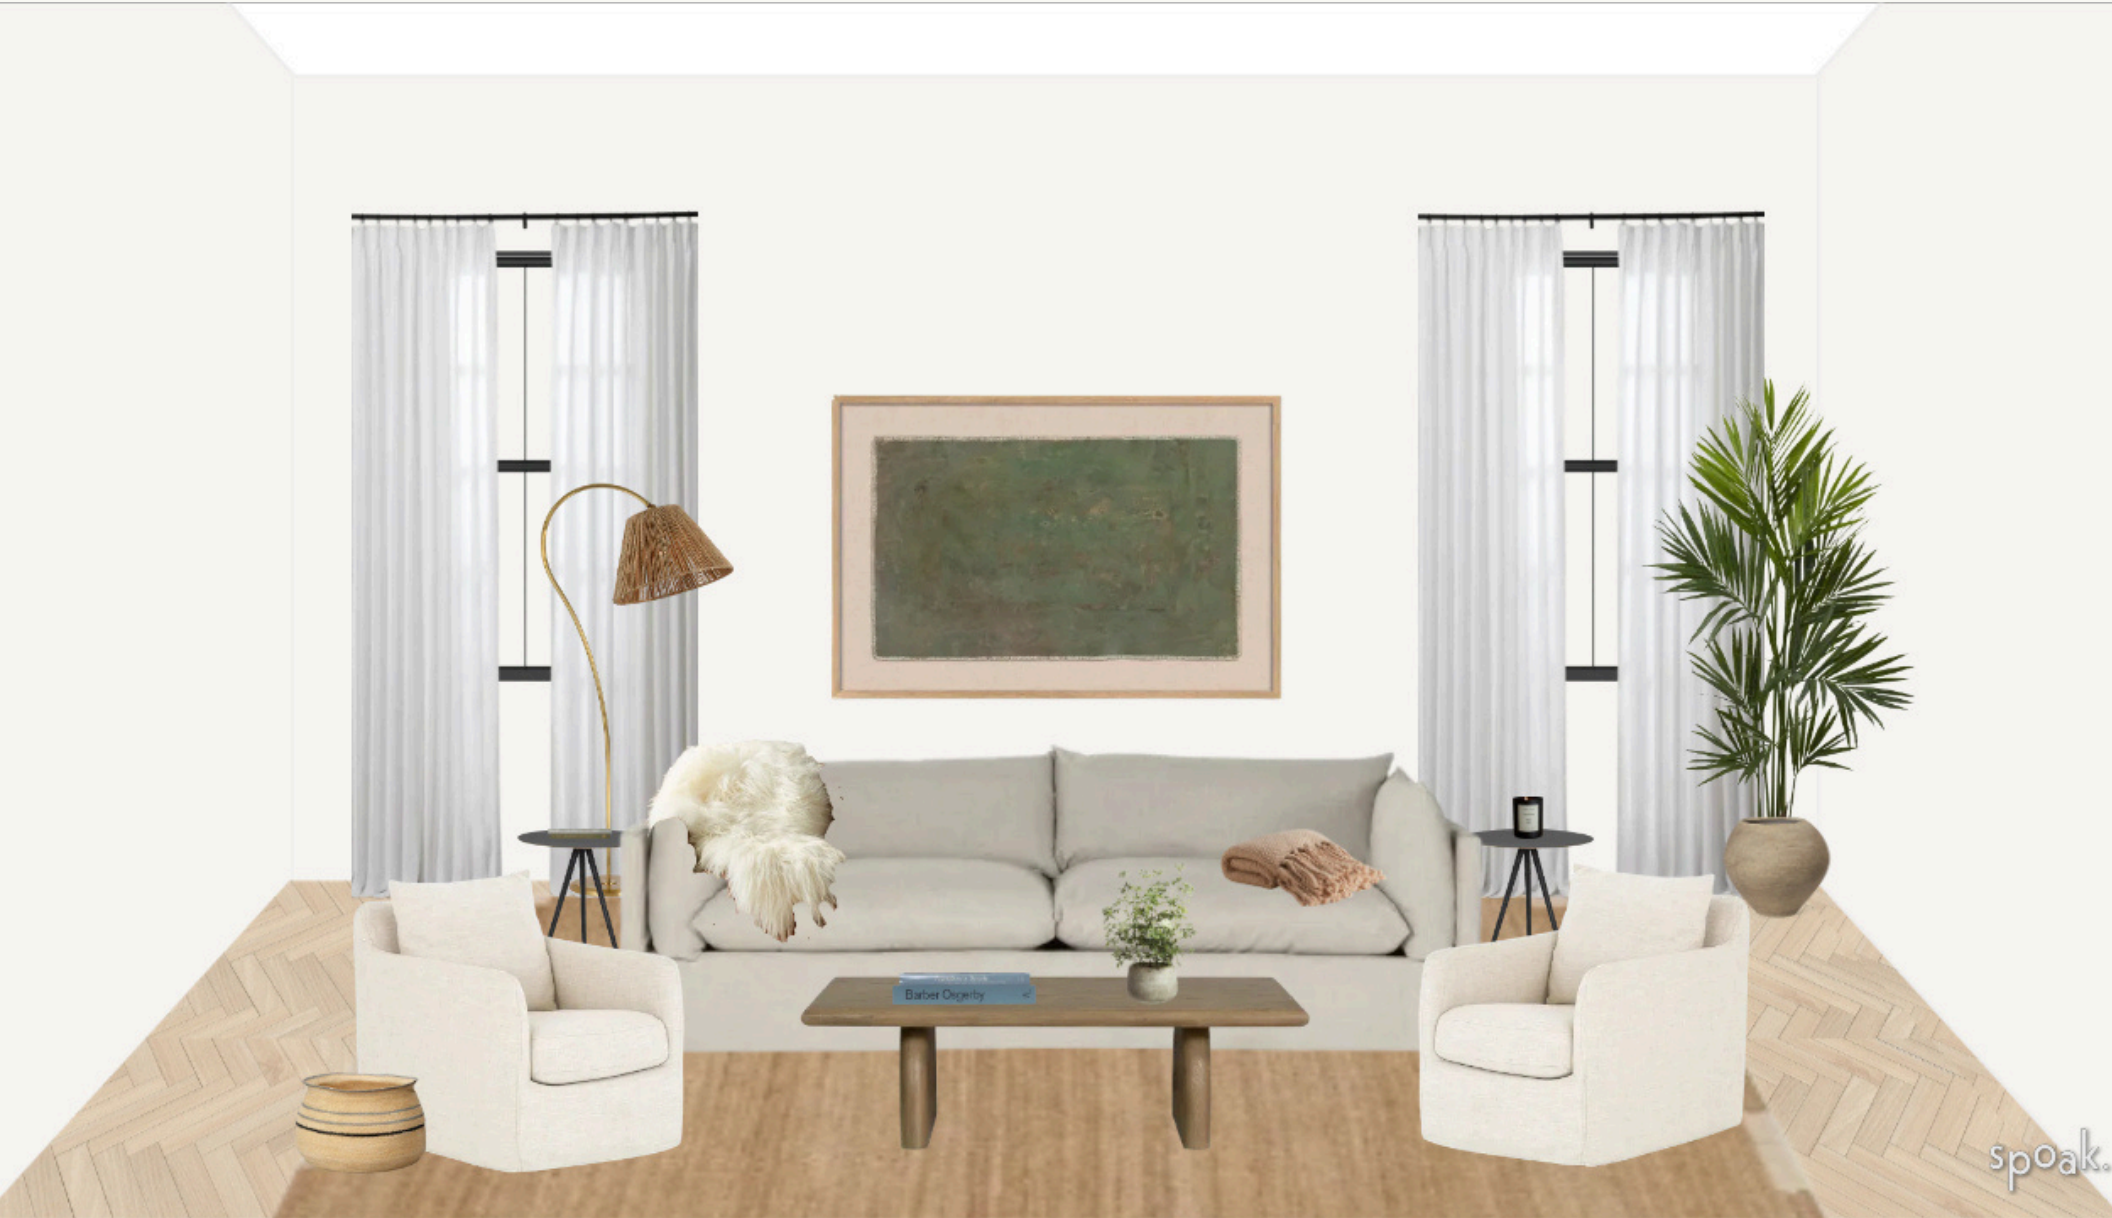

Ingel Sofa 95in - \$2699

Your Price - \$1400

Two Schmidt End Tables (\$249 ea).

Your Price - \$200 (each).

Eaton Coffee Table (\$749).

Your Price - \$500

Tyler Chair (\$479).

Your Price - \$450

Habitat 96 inch Sofa- \$2399

Your Price- \$1300

Banks Slipcovered Swivel Chair - \$849

Your Price - \$600

Sorrento Coffee Table - \$749

Your Price- \$500

Trula End Table - \$199

Your Price- \$150

Dining Room

A Dining area should feel welcoming and lived in. Easily cleaned fabrics mixed with a durable surface to withstand everyday use.

MOOD & MATERIALS

Basil 42 inch Table - \$1249

Your Price - \$800