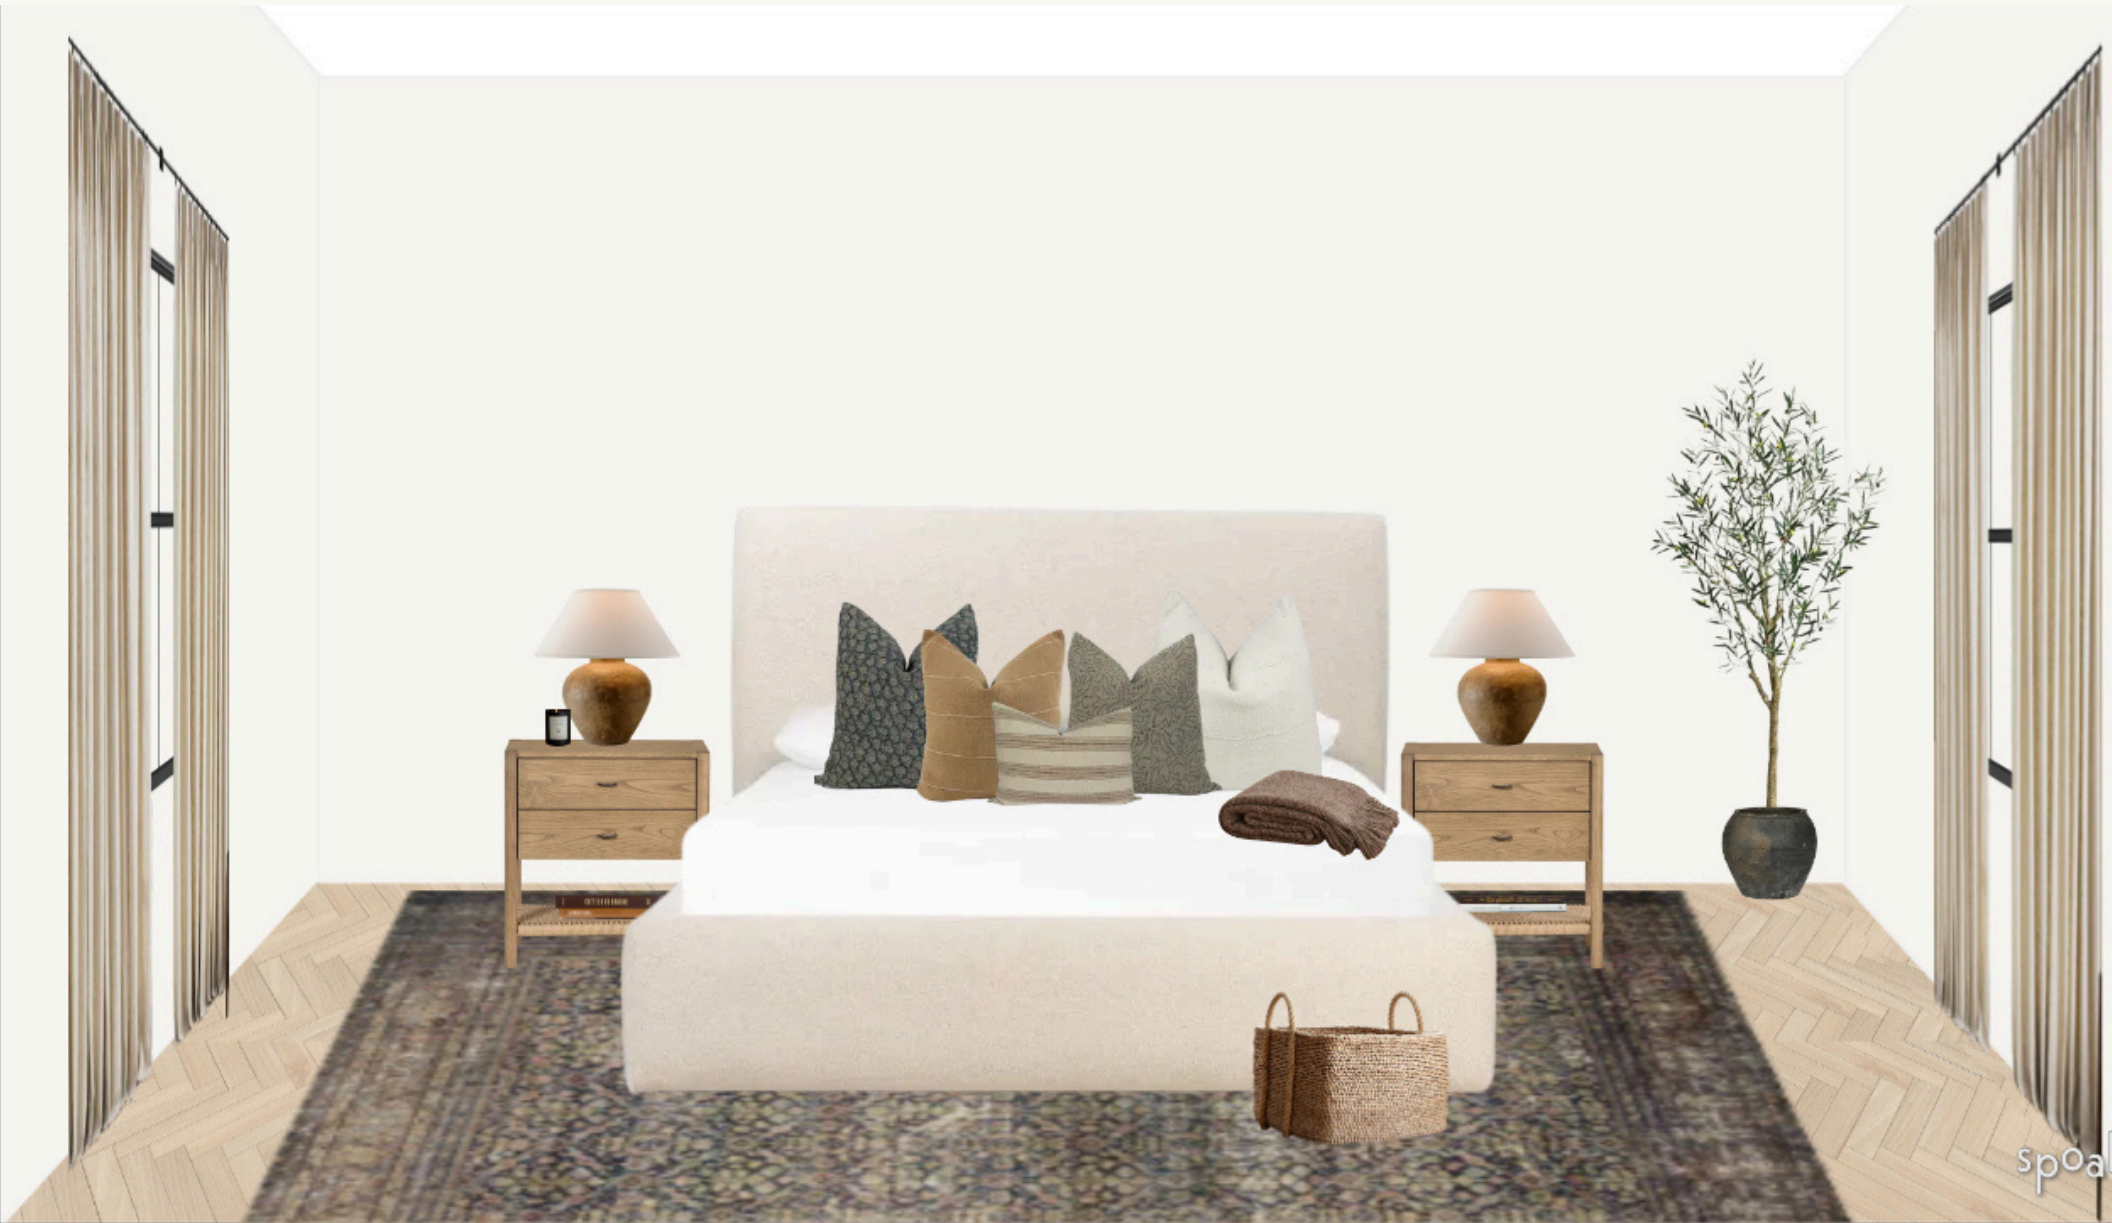

Dining Room

A Dining area should feel welcoming and lived in. Easily cleaned fabrics mixed with a durable surface to withstand everyday use.

MOOD & MATERIALS

Basil 42 inch Table - \$1249

Your Price - \$800

Lewis Windsor Chair - \$349

Your Price - \$250

Mika Dining Table - \$1299

Your Price- \$800

Aurelia Dining Chair- \$799 each

Your Price- \$500 each

Bedroom

Bedrooms serve multiple purposes. This is where we rest, but also where we reflect and recharge.

Peace and Rest

Queen Quincy Bed - \$1599 (Your Price - \$950)

King Quincy Bed - \$1699 (Your Price - \$1050)

Zuma Nightstand- \$749

Your Price \$475

Queen Inwood Bed - \$1399 (Your Price - \$1000)

King Inwood Bed - \$1599 (Your Price - \$1100)